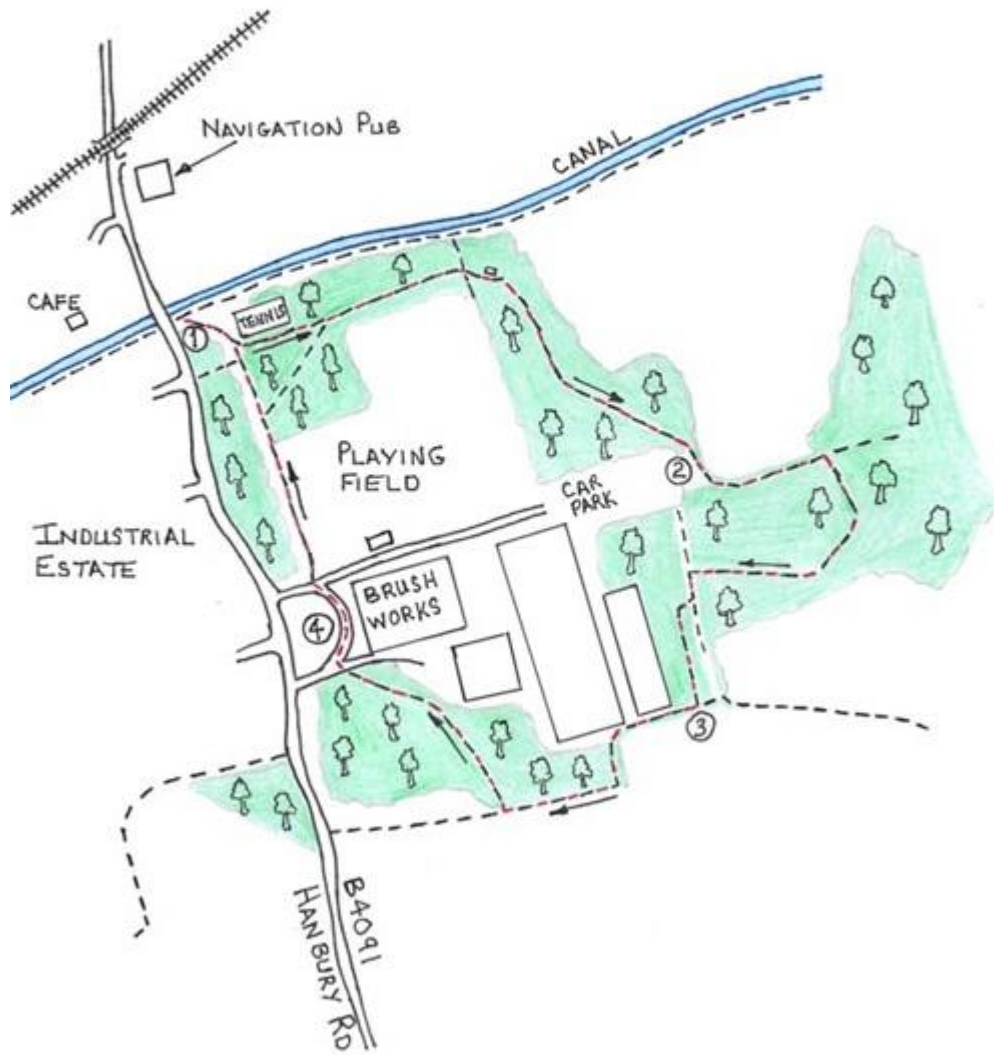

WALK M BRUSH WORKS PERMISSIVE PATH

CDJ 10/21